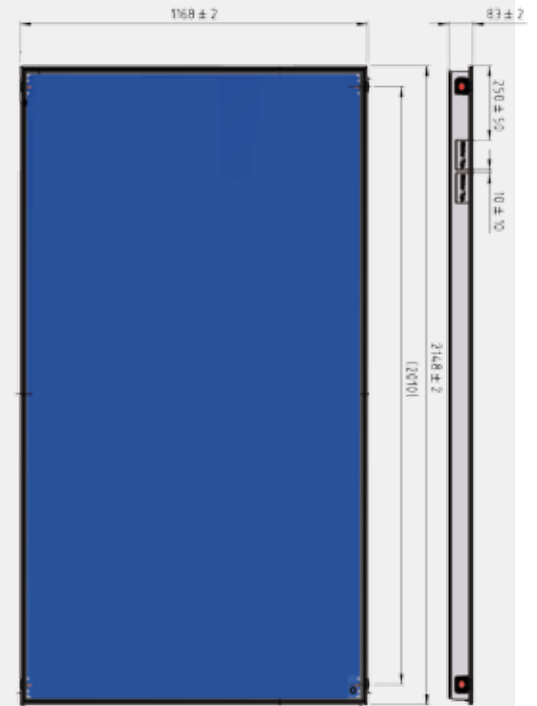

Pic.: RKE 2500 N EASY

Connection options

ALPIN

RKA2500 HORIZONTAL**

RKA2500 VERTICAL**

** max. 6 x horizontal resp. 4 x vertical (afterwards expansion bend)